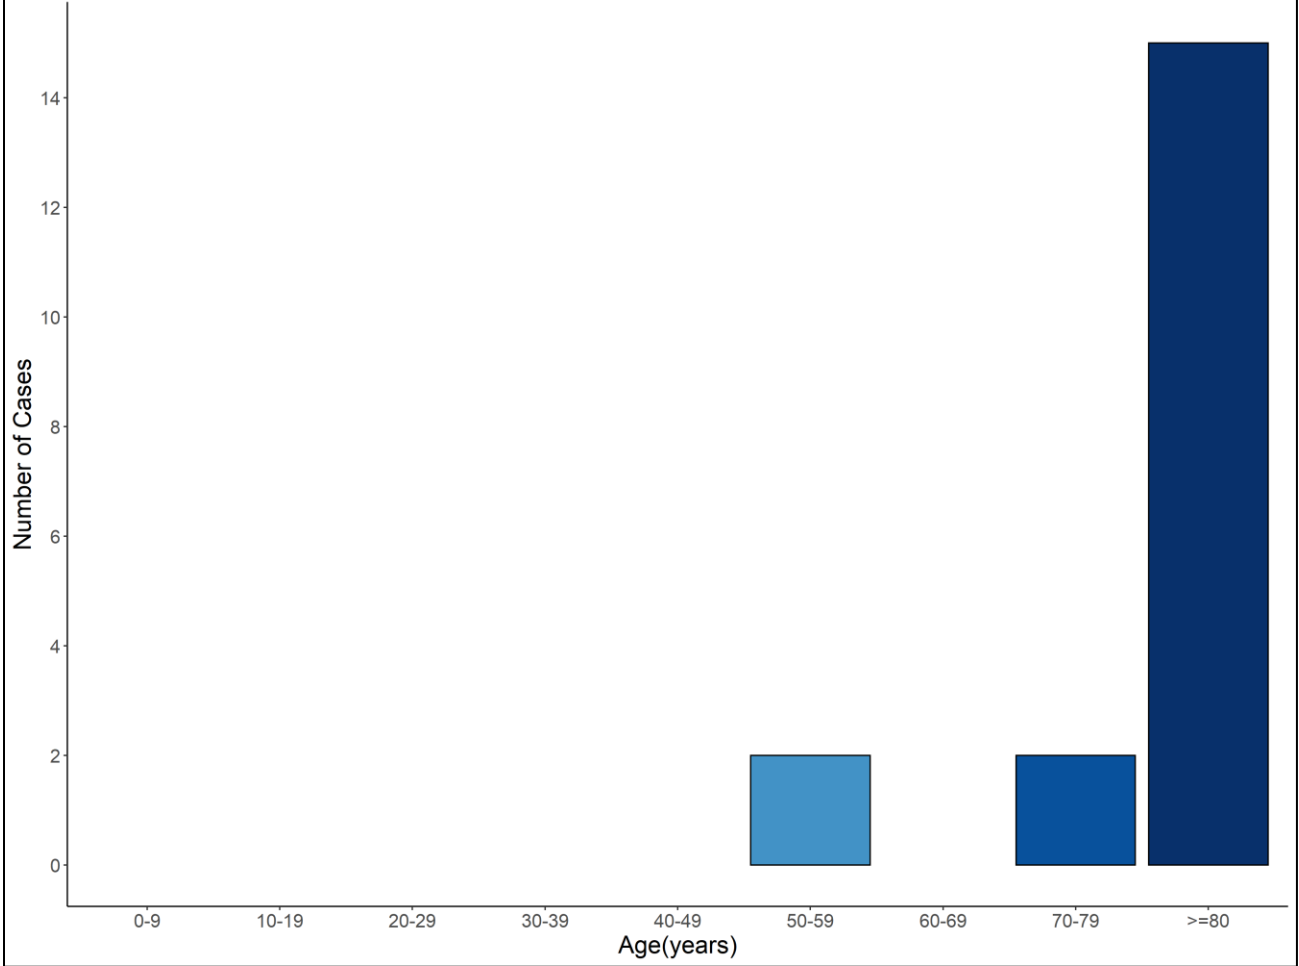

Deaths among Laboratory-Confirmed COVID-19 Cases by Age Group

As of 03/25/2020 at 2pm

Data are preliminary and subject to change