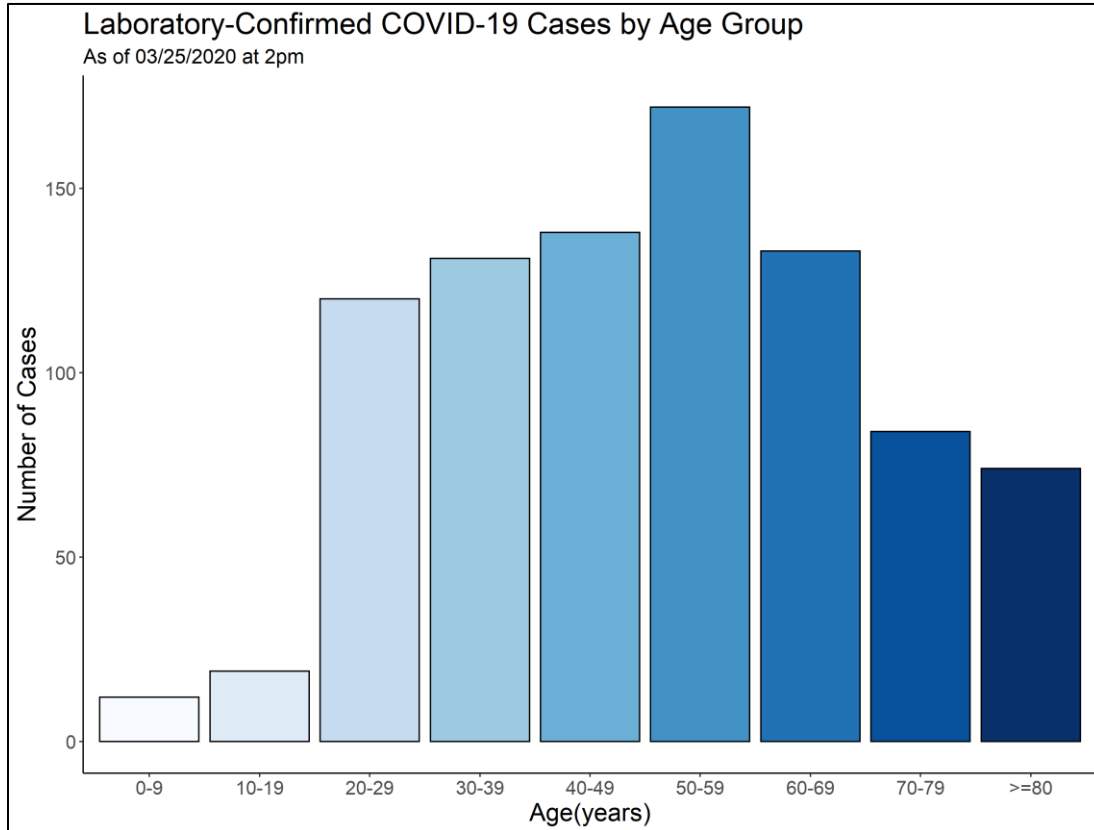

COVID-19 Update March 25, 2020

As of **March 25, 2020**, a total of **875** laboratory-confirmed cases of COVID-19 have been reported among Connecticut residents (Table 1). Cases have been reported in all **8** Connecticut counties. **One hundred and thirteen** patients were hospitalized, and **19** residents have died (**12** in Fairfield County, **2** in Hartford County, **2** in New Haven County and **3** in Tolland County).

Table 1. Laboratory-Confirmed Cases of COVID-19 in Connecticut

As of 3/25/2020 2PM. Includes patients tested at the State Public Health Laboratory, Hospital, and Commercial Laboratories

County	Laboratory Confirmed Cases	Hospitalized Cases	Deaths
Fairfield County	546	47	12
Hartford County	116	24	2
Litchfield County	33	3	0
Middlesex County	15	4	0
New Haven County	127	28	2
New London County	9	2	0
Tolland County	27	5	3
Windham County	2	0	0
Total	875	113	19

As of 03/25/2020 at 2pm

Data are preliminary and subject to change

The Dr. Katherine A. Kelley State Public Health Laboratory has tested a total of **1265** patients for COVID-19; **180 (14%)** patients tested positive. The graph below shows the number of patients tested by date specimens were received. Hospital and commercial laboratories also are offering testing for COVID-19 in Connecticut; in total, more than **5898** tests have been reported to date.