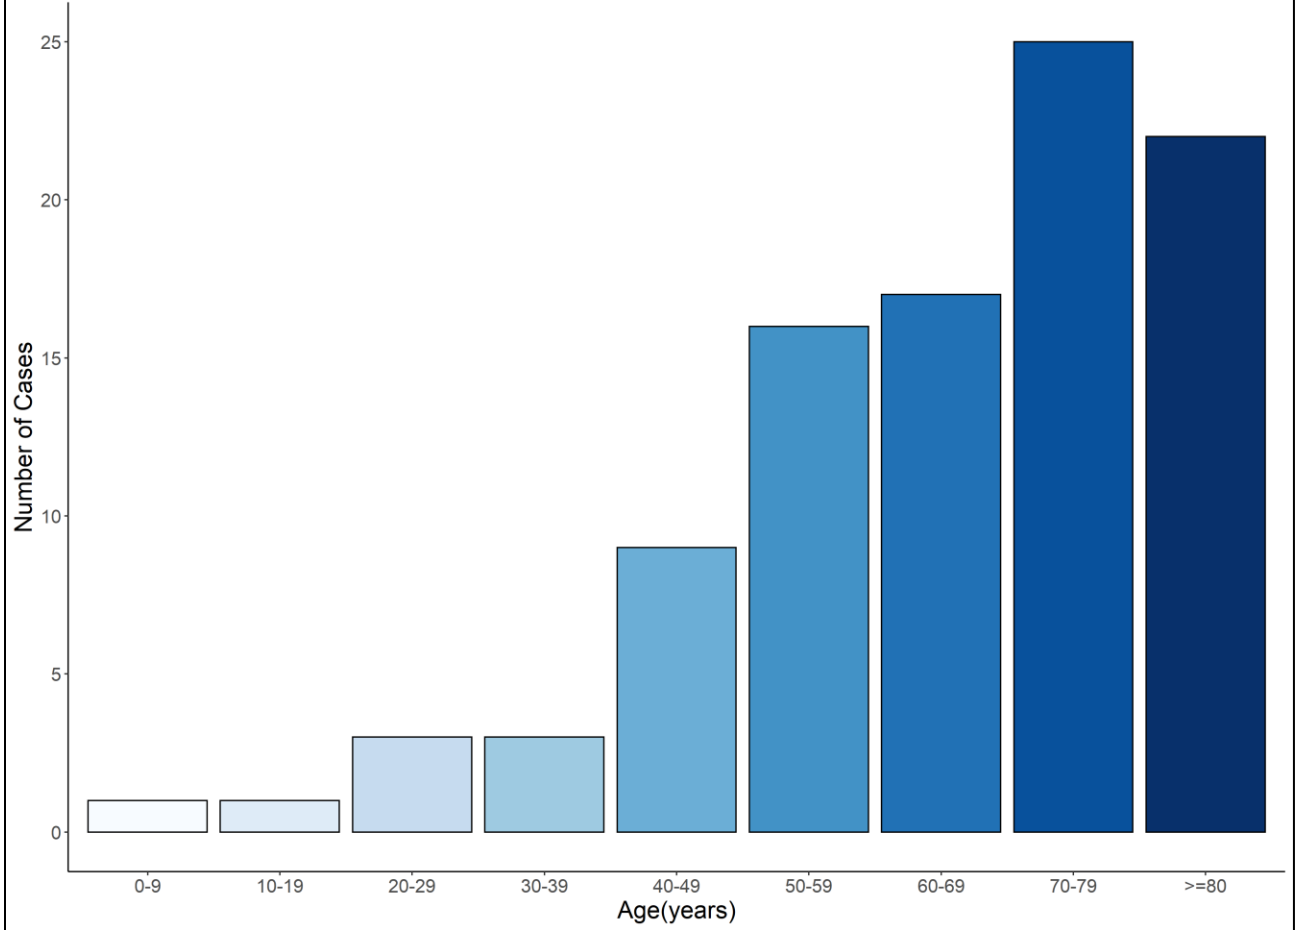

Hospitalizations among Laboratory-Confirmed COVID-19 Cases by Age Group

As of 03/25/2020 at 2pm

Data are preliminary and subject to change