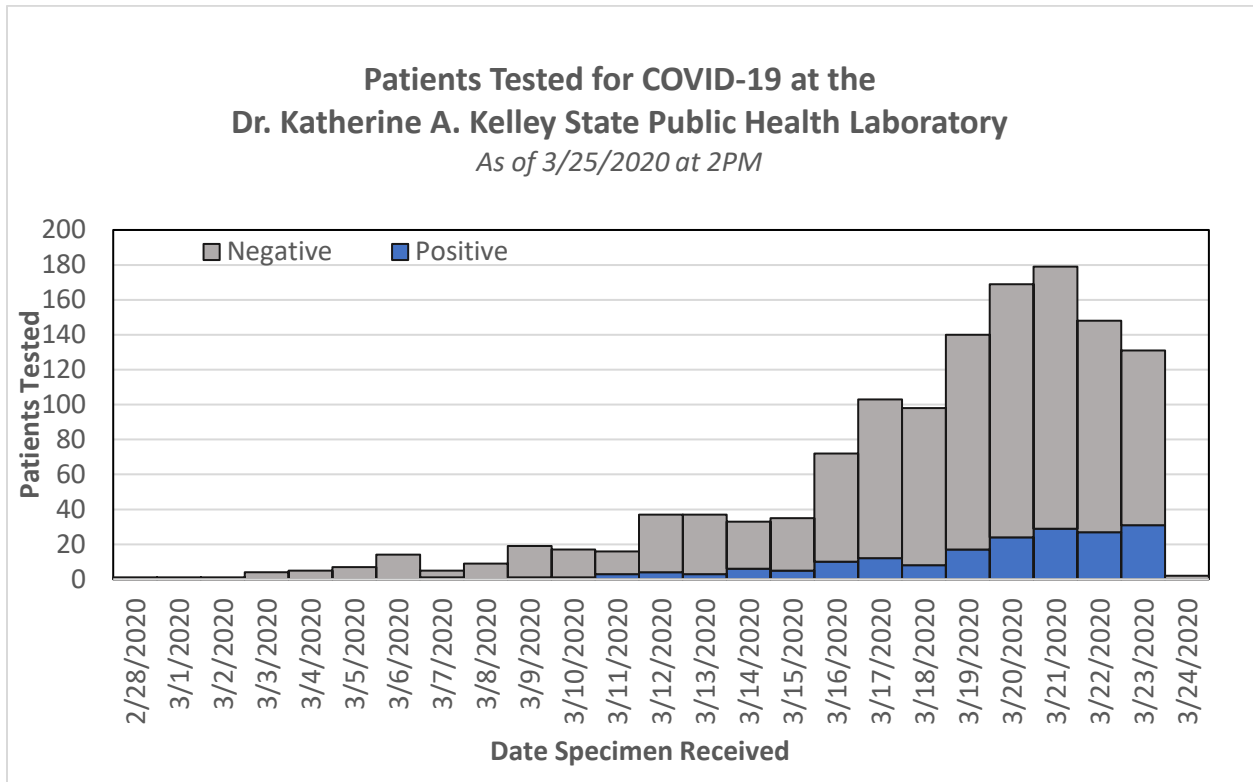

COVID-19 Update March 25, 2020

As of **March 25, 2020**, a total of **875** laboratory-confirmed cases of COVID-19 have been reported among Connecticut residents (Table 1). Cases have been reported in all **8** Connecticut counties. **One hundred and thirteen** patients were hospitalized, and **19** residents have died (**12** in Fairfield County, **2** in Hartford County, **2** in New Haven County and **3** in Tolland County).

Data are preliminary and subject to change

Hospitalizations among Laboratory-Confirmed COVID-19 Cases by Age Group

As of 03/25/2020 at 2pm

Data are preliminary and subject to change

Deaths among Laboratory-Confirmed COVID-19 Cases by Age Group

As of 03/25/2020 at 2pm

Data are preliminary and subject to change

The Dr. Katherine A. Kelley State Public Health Laboratory has tested a total of **1265** patients for COVID-19; **180 (14%)** patients tested positive. The graph below shows the number of patients tested by date specimens were received. Hospital and commercial laboratories also are offering testing for COVID-19 in Connecticut; in total, more than **5898** tests have been reported to date.