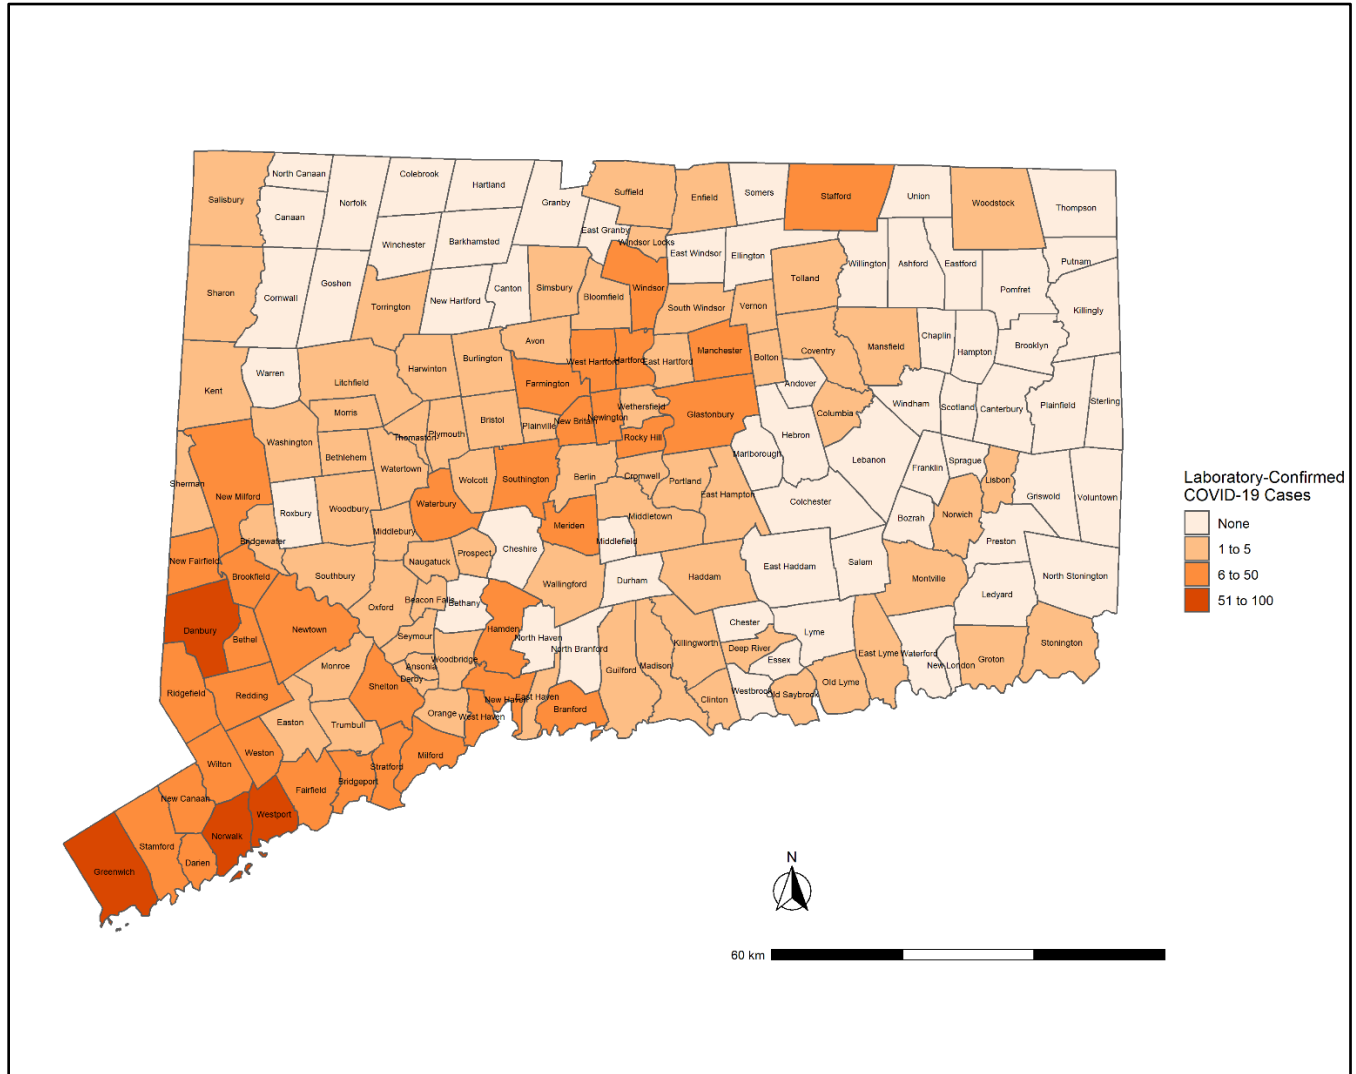

COVID-19 Update March 25, 2020

As of **March 25, 2020**, a total of **875** laboratory-confirmed cases of COVID-19 have been reported among Connecticut residents (Table 1). Cases have been reported in all **8** Connecticut counties. **One hundred and thirteen** patients were hospitalized, and **19** residents have died (**12** in Fairfield County, **2** in Hartford County, **2** in New Haven County and **3** in Tolland County).

As of 03/25/2020 at 2pm

Data are preliminary and subject to change

The Dr. Katherine A. Kelley State Public Health Laboratory has tested a total of **1265** patients for COVID-19; **180 (14%)** patients tested positive. The graph below shows the number of patients tested by date specimens were received. Hospital and commercial laboratories also are offering testing for COVID-19 in Connecticut; in total, more than **5898** tests have been reported to date.

Data are preliminary and subject to change

Connecticut Towns with Confirmed Cases of COVID-19

Data are preliminary and subject to change

Table 2. Towns with Confirmed Cases of COVID-19

Town	Cases
Andover	0
Ansonia	2
Ashford	0
Avon	4
Barkhamsted	0
Beacon Falls	1
Berlin	3
Bethany	0
Bethel	10
Bethlehem	3
Bloomfield	1
Bolton	2
Bozrah	0
Branford	6
Bridgeport	27
Bridgewater	1
Bristol	2
Brookfield	23
Brooklyn	0
Burlington	1
Canaan	0
Canterbury	0
Canton	0
Chaplin	0
Cheshire	0
Chester	0
Clinton	2
Colchester	0
Colebrook	0
Columbia	1
Cornwall	0
Coventry	3
Cromwell	1
Danbury	63
Darien	14
Deep River	1
Derby	1
Durham	0
East Granby	0
East Haddam	0
East Hampton	2
East Hartford	4
East Haven	5
East Lyme	1
East Windsor	0
Eastford	0
Easton	2
Ellington	0
Enfield	1
Essex	0
Fairfield	13
Farmington	8
Franklin	0
Glastonbury	7
Goshen	0
Granby	0
Greenwich	54